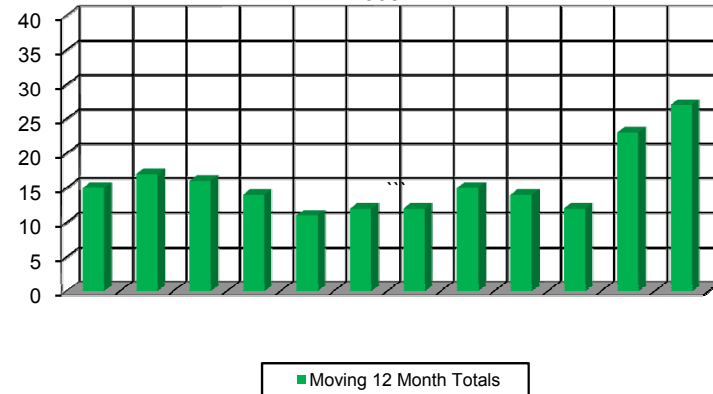

Sewer Authority Mid-Coastside

Monthly Collection System Activity/SSO Distribution Report, February 2008

February 2008

	Total	<i>Number</i>			
		HMB	GSD	MWSD	SAM
Roots	1	0	1	0	0
Grease	1	1	0	0	0
Mechanical	2	0	0	2	0
Wet Weather	0	0	0	0	0
Other	0	0	0	0	0
Total	4	1	1	2	0

12 Month Moving Total

	Total	<i>Number</i>			
		HMB	GSD	MWSD	SAM
Roots	2	1	1	0	0
Grease	8	5	3	0	0
Mechanical	11	2	0	9	0
Wet Weather	6	0	0	2	4
Other	0	0	0	0	0
Total	27	8	4	11	4
		30%	15%	41%	15%

Reportable SSOs

	Total	<i>Number</i>			
		HMB	GSD	MWSD	SAM
February 2008	12	0	0	8	4
12 Month Moving Total	18	3	3	8	4

SSOs / Year / 100 Miles

	Total	<i>Number</i>			
		HMB	GSD	MWSD	SAM
February 2008	3.8	2.7	3.0	7.4	0.0
12 Month Moving Total	25.8	21.6	12.0	40.7	54.8
Miles of Sewers	104.5	37.0	33.2	27.0	7.3
		35.4%	31.8%	25.8%	7.0%

12 Month Rolling Total Sewer Cleaning Summary

Month	HMB	GSD	MWSD	Total Feet	Total Miles
Mar 07	5,020		23,429	28,449	5.4
Apr 07	3,563	2,597	3,245	9,405	1.8
May 07	2,085	3,075		5,160	1.0
Jun 07	10,607			10,607	2.0
Jul 07	31,052	6,909		37,961	7.2
Aug 07	150	28,193	6,210	34,553	6.5
Sep 07	22,611	14,420	200	37,231	7.1
Oct 07	24,776	15,100		39,876	7.6
Nov 07	30,611			30,611	5.8
Dec 07	33,042	2,330		35,372	6.7
Jan 08	9,925	12,833	10,720	33,478	6.3
Feb 08	825	13,665	29,560	44,050	8.3
Annual ft	174,267	99,122	73,364	346,753	
Annual Mi.	33	19	14		66

Attachment D

Moving 12 Month SSO Totals Through February 2008